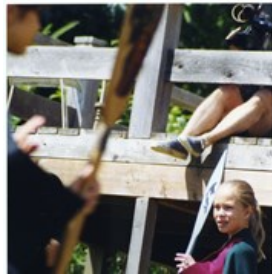

Klahoose youth dancers in
button blankets, MOU
signing ...

Klahoose dancers (ID)

Ecoforestry table at Cortes
Day, Bruce Ellingsen
center

David Shipway (L) and
Bruce Ellingen in front ...

Head table at MOU event

David Shipway, Bruce
Ellingsen, Cathy Francis

Klahoose youth dancers, in
button blankets and holding

and (ID)

...

Klahoose girl (ID)

Klahoose dancer (ID)

Klahoose family seated beside head table (ID)

People in audience witnessing signing ceremony (ID)